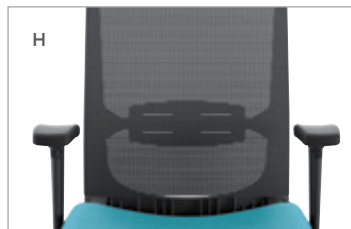

HON The HON Company
200 Oak Street
Muscatine, IA 52761
800.833.3964 | hon.com

© 2017 The HON Company. Form No. H5075 (8/17)
To view the registered and unregistered trademarks owned and used by The HON Company, visit hon.com/protected-marks. Models, upholstery and finishes are subject to change without notice.